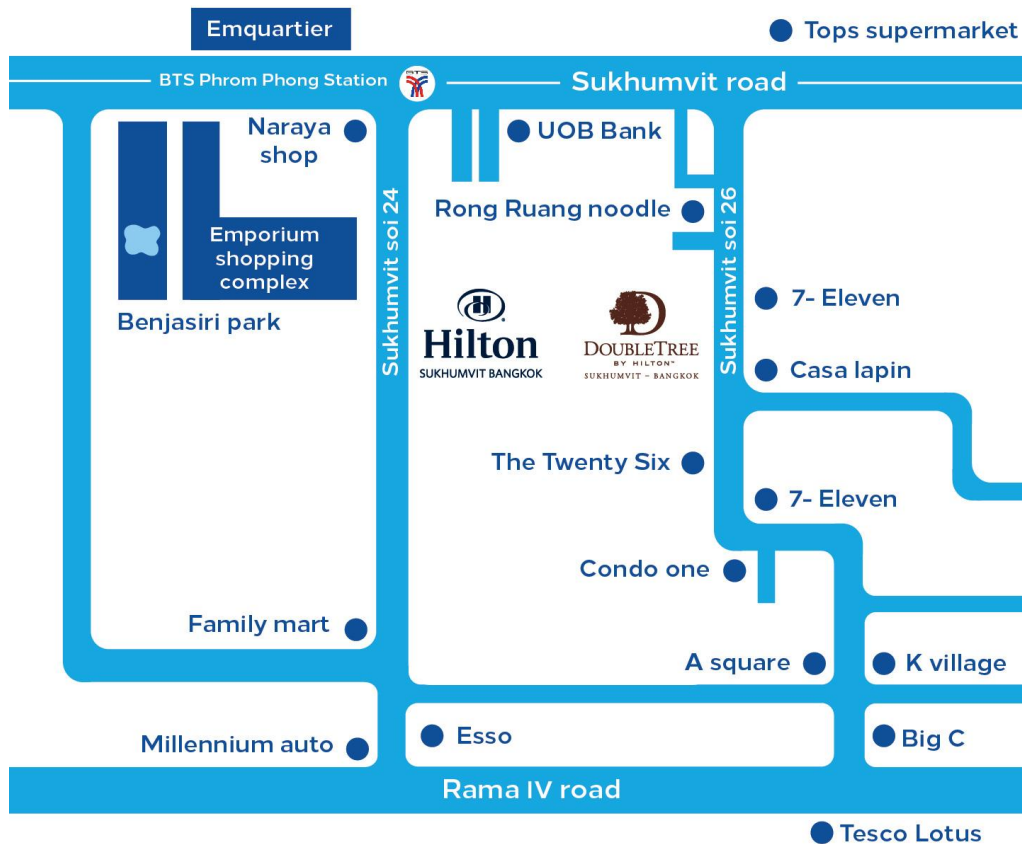

Hilton

SUKHUMVIT BANGKOK

Happily Ever After

Why Hilton Sukhumvit Bangkok?

- ✓ Located in the heart of the Sukhumvit business and entertainment district
- ✓ Enjoy 7 meeting spaces inspired by New York penthouses
- ✓ Multi-functional space with natural daylight
- ✓ Grand ballroom caters up to 400 Guests
- ✓ WiFi access and well-equipped amenities

THE PLACE To Be

- ✓ City location in business area of Bangkok
- ✓ Easy access BTS Skytrain
- ✓ Close to popular tourist attractions, shopping facilities & entertainment options
- ✓ 5 min walk from BTS Skytrain (Prom Phong station)
- ✓ Next to national park Queen Sirikit

The prestigious Sukhumvit Road is situated amidst one of Bangkok's biggest commercial hubs. The hotel is located next to Phrom Phong BTS Skytrain station, shopping and entertainment complexes, with convenient access to important expressways, airports and embassies. Nearby attractions include the EM District Luxury Shopping Malls and Benjasiri Park's lush green oasis.